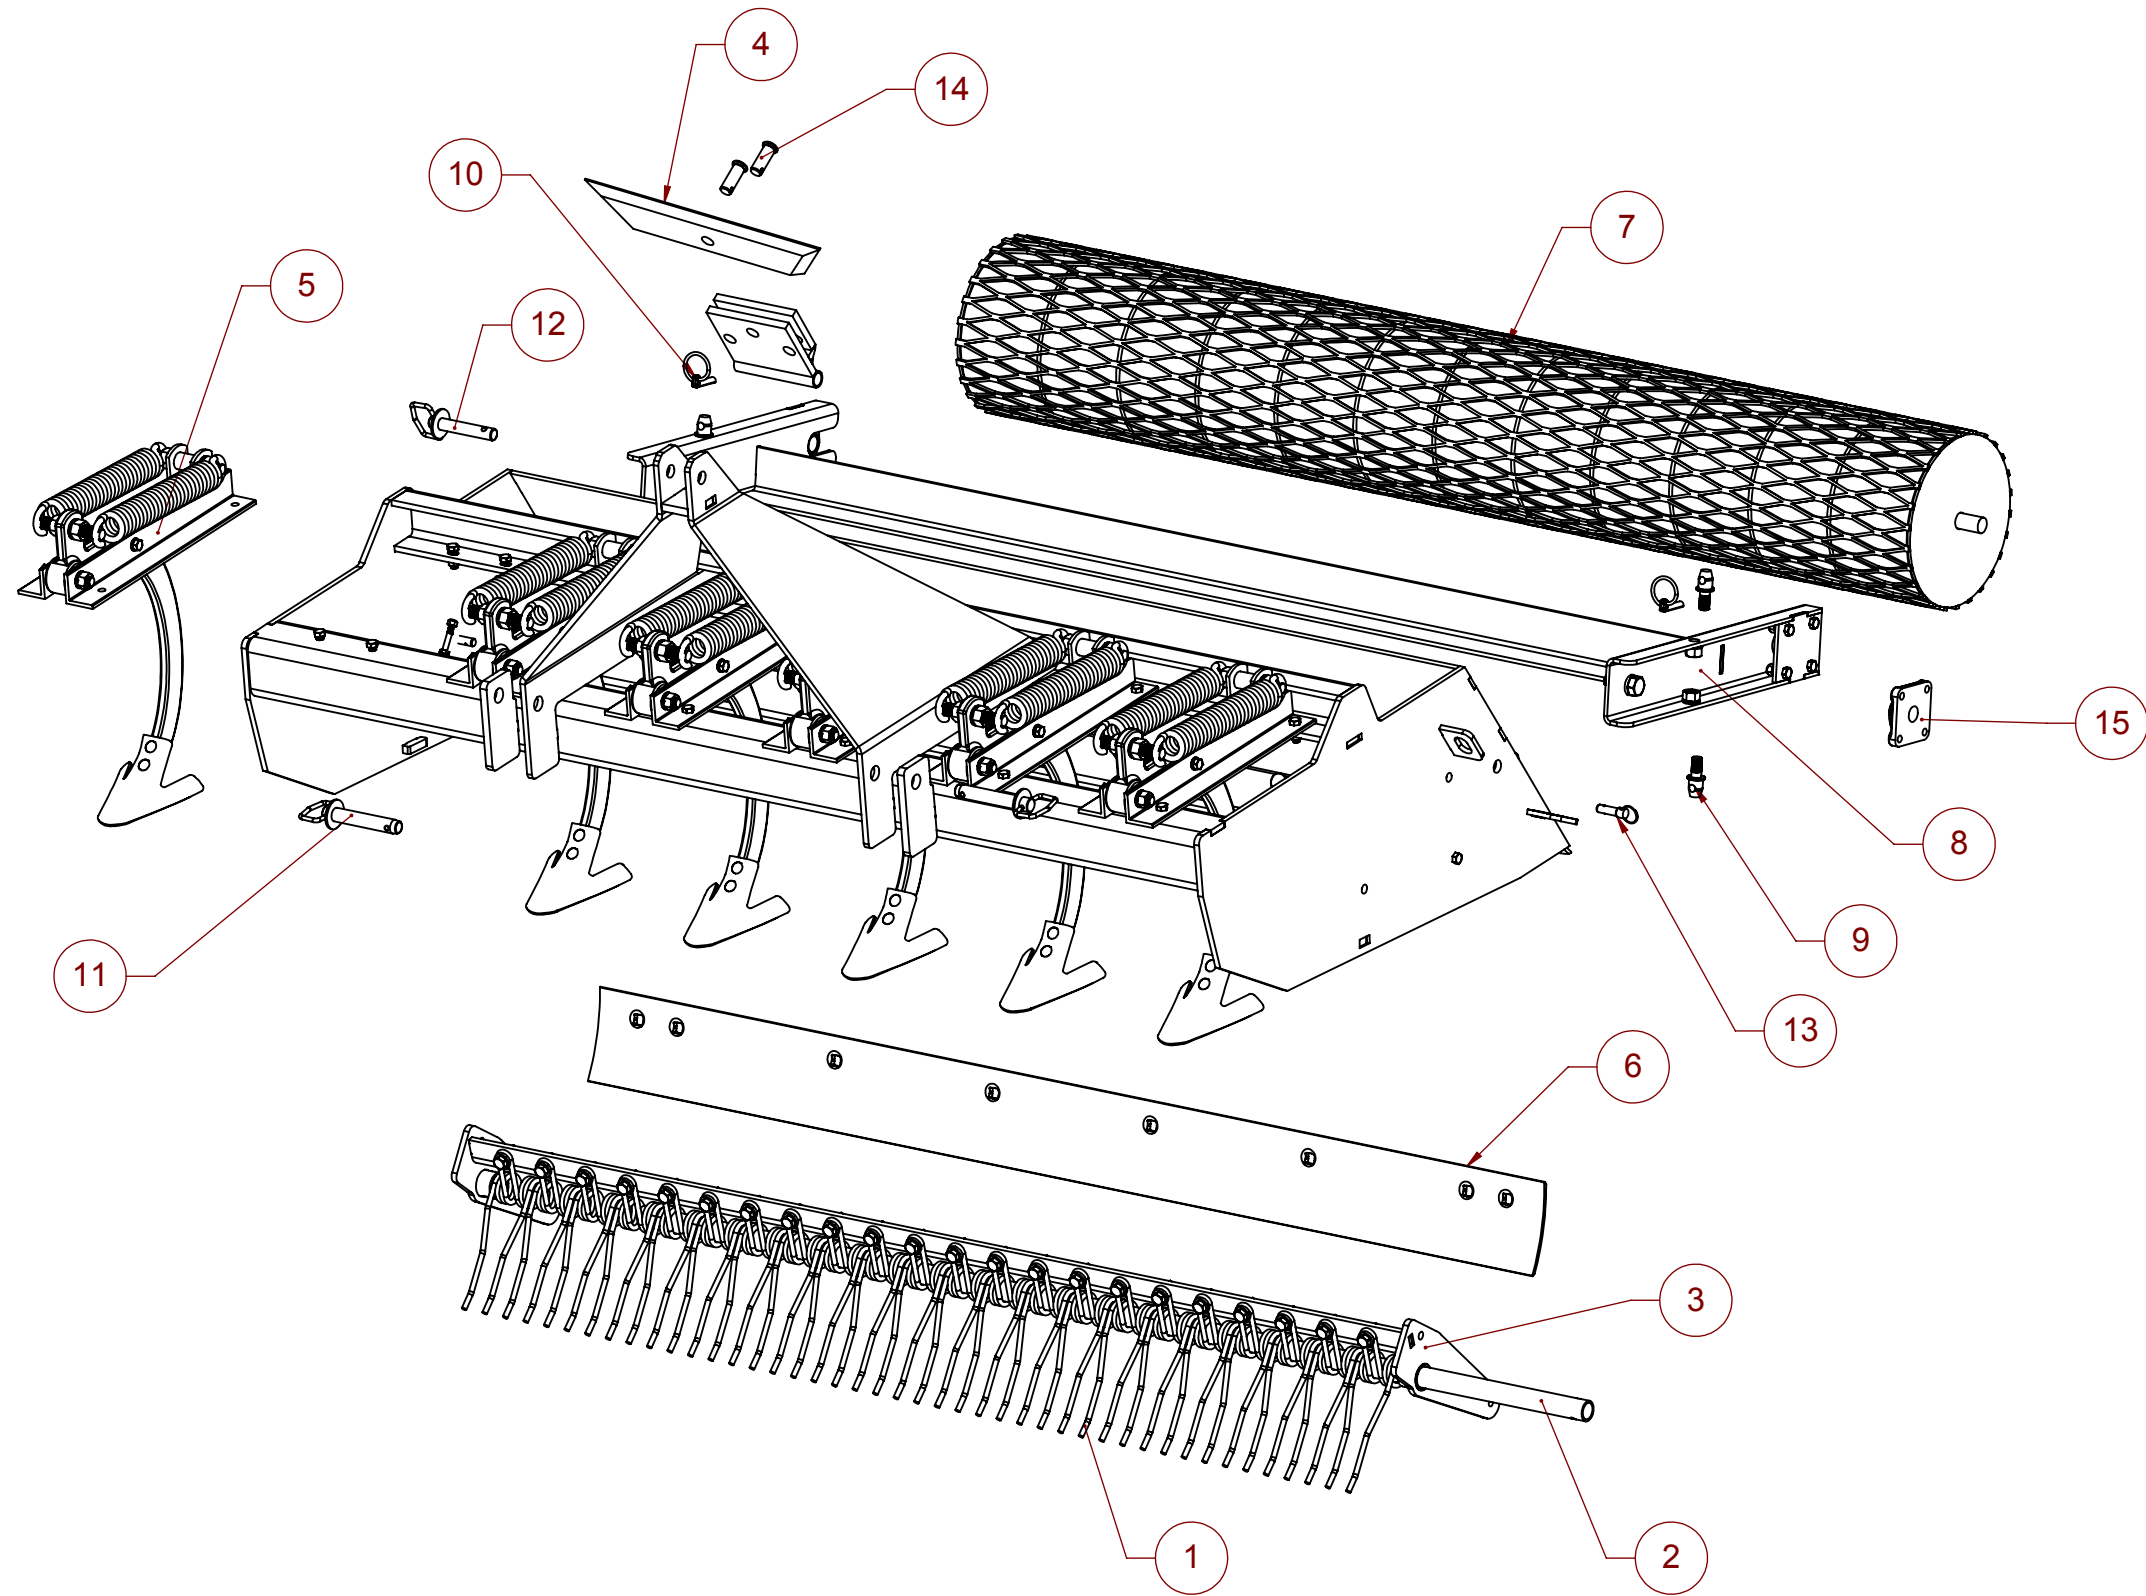

4

3

2

1

ITEM #	PART #	DESCRIPTION
1	790026	SPRING TINE (22 PER UNIT)
2	790034	SPRING TINE RAKE SUPPORT PIPE
3	790031	SPRING TINE RAKE SWING ARM
4	790047	EDGER BLADE
5	790036	SCARIFIER SHANK ASSEMBLY
6	790035	GRADER BLADE
7	790027	PULVERIZING ROLLER
8	790020	ROLLER SWING ARM
9	GG1	ROLLER SWING ARM RECEIVER PIN
10	GG8	RING PIN
11	GG10	HITCH PIN, 7/8"
12	GG9	HITCH PIN, 3/4"
13	GG7	DETENT PIN, 1/2"
14	GG11	CLEVIS PIN
15	GG23	FLANGE MOUNT BEARING